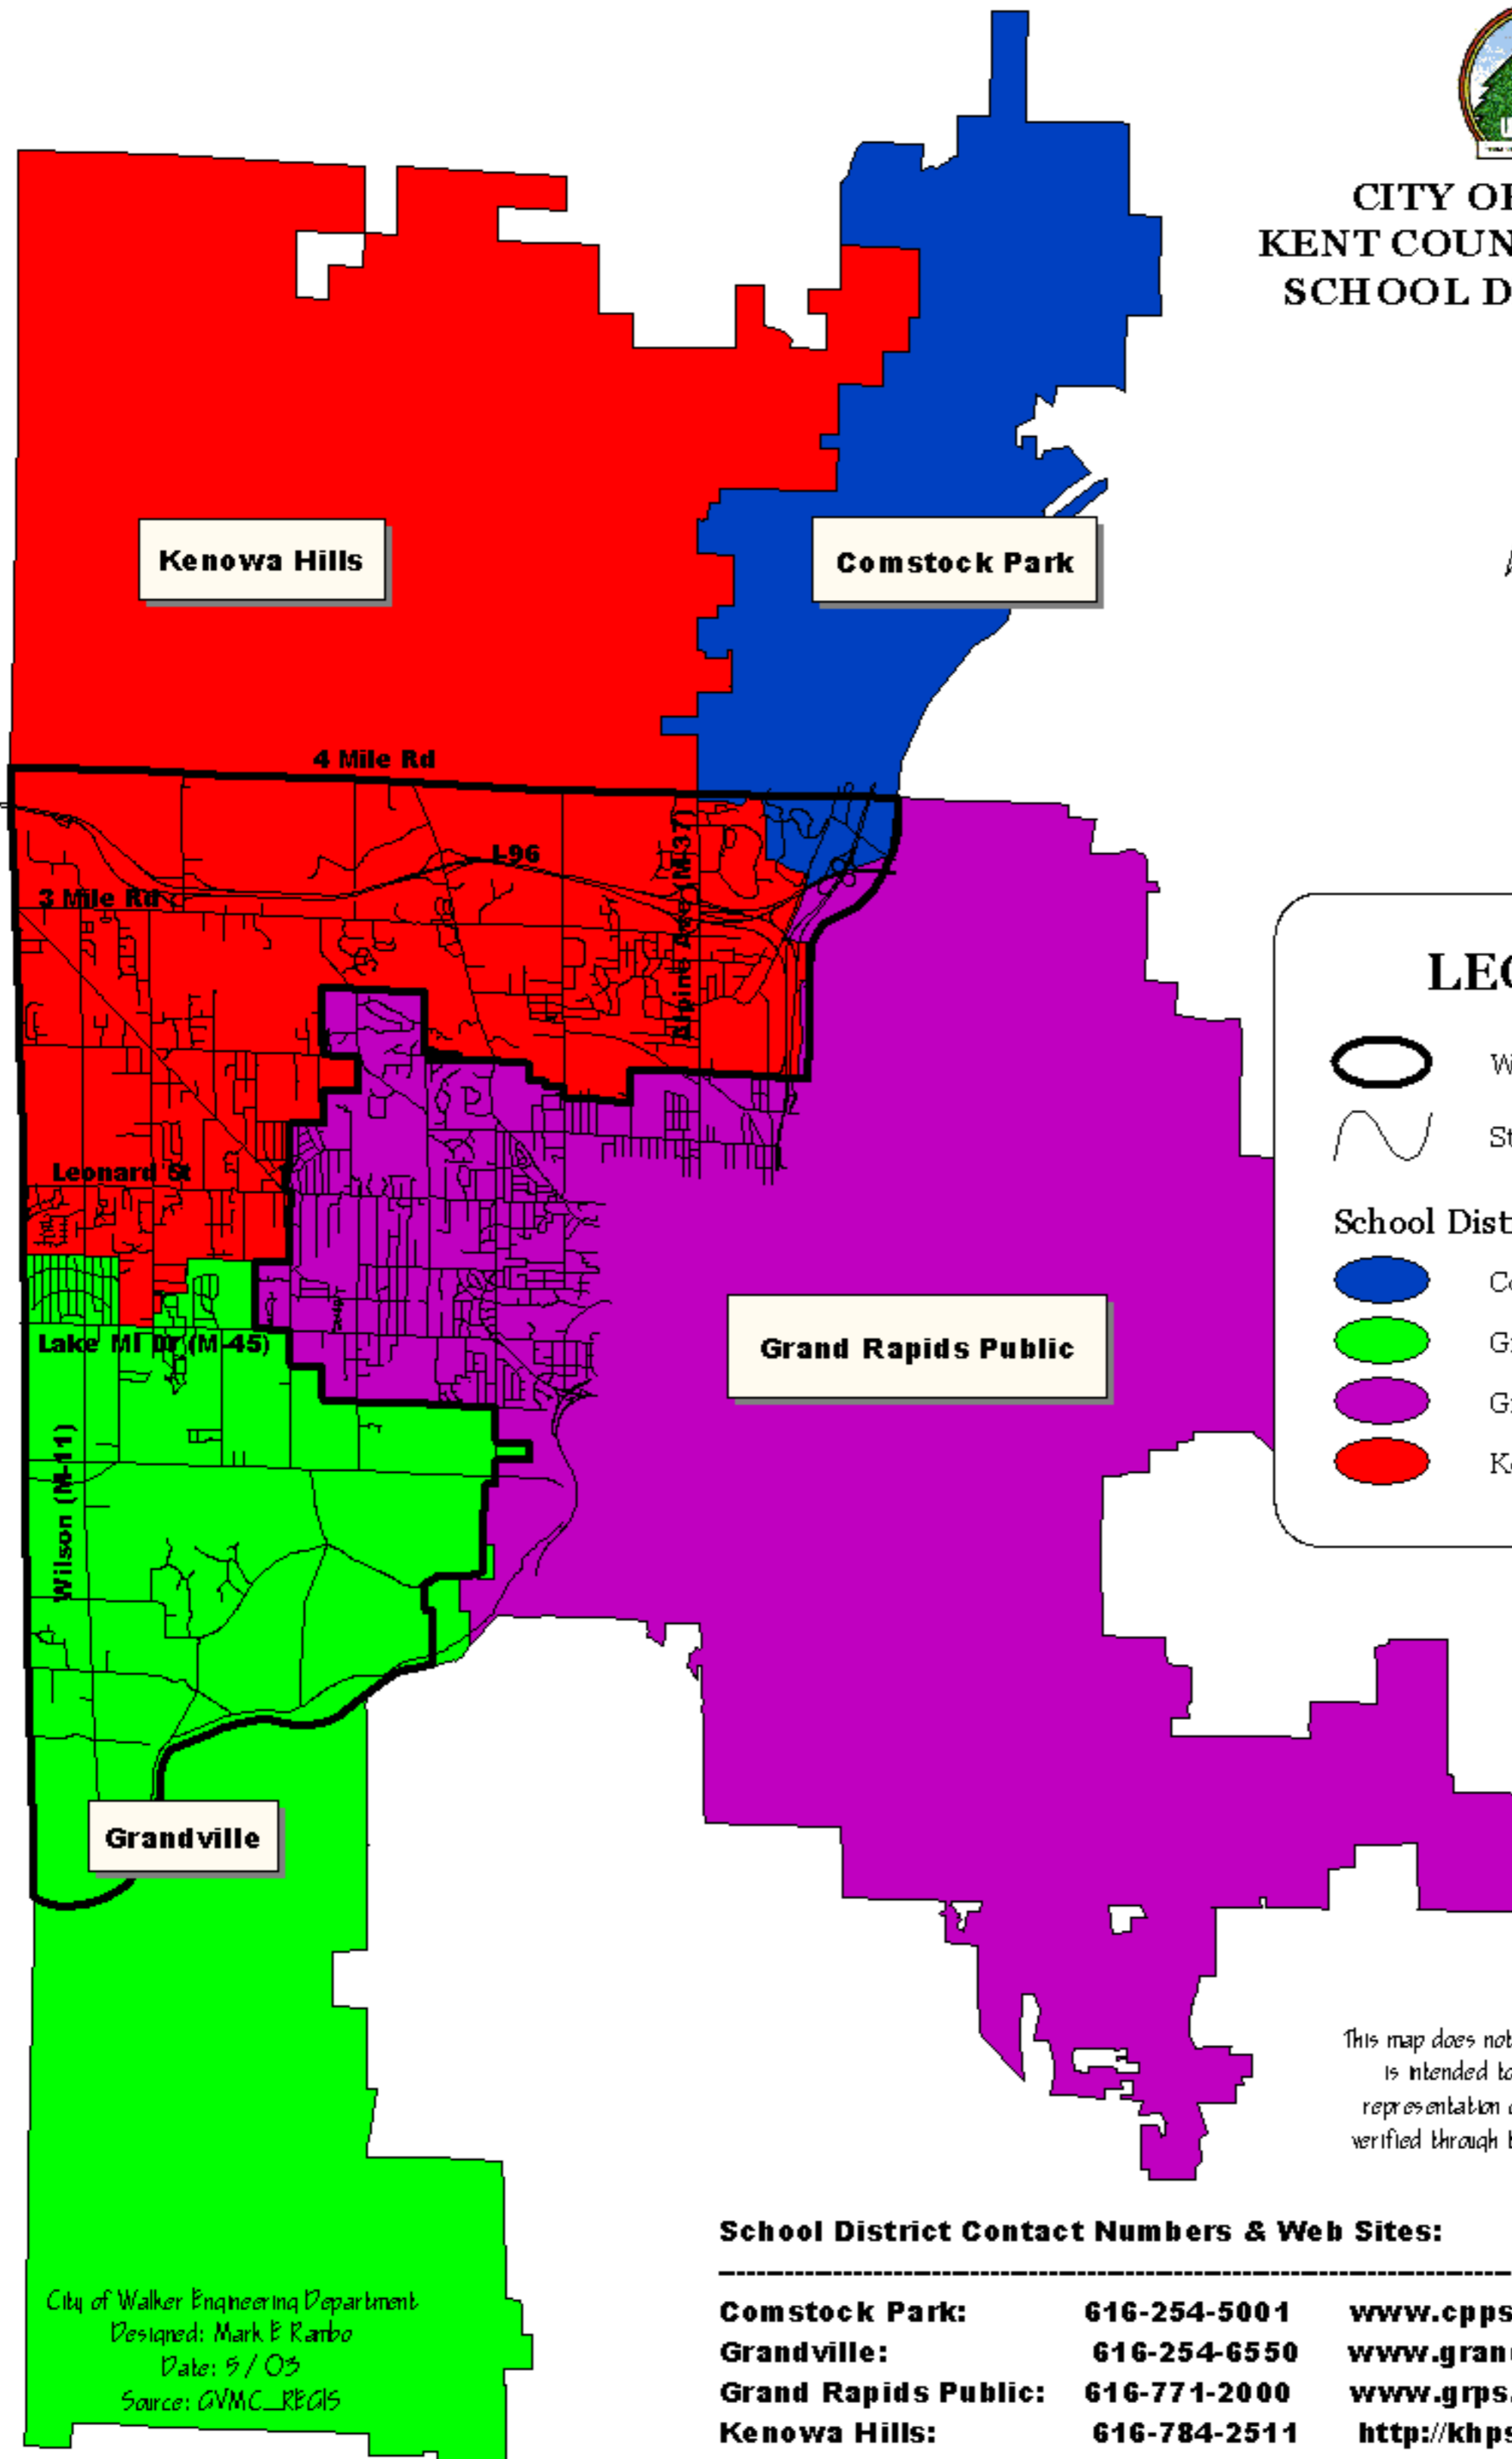

CITY OF WALKER KENT COUNTY MICHIGAN SCHOOL DISTRICT MAP

Kenowa Hills

Comstock Park

Grand Rapids Public

Grandville

LEGEND

- Walker
- Streets
- School Districts**
- Comstock Park
- Grandville
- Grand Rapids Public
- Kenowa Hills

This map does not represent a legal document. It is intended to serve as an aid in graphic representation only. Exact borders should be verified through the appropriate school district.

School District Contact Numbers & Web Sites: